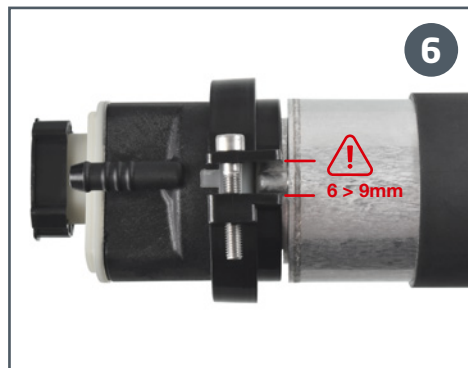

INFO

febi
101339

SWAG
10 10 1339

Blue Print
ADU172307

to fit:
Mercedes Benz C
class 2013 >

INSTALLATION INSTRUCTIONS

For more technical information please visit: partsfinder.bilsteingroup.com