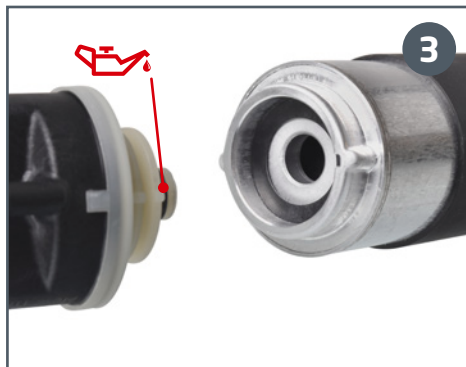

INFO

febi
101339

SWAG
10 10 1339

Blue Print
ADU172307

to fit:
Mercedes Benz C
class 2013 >

INSTALLATION INSTRUCTIONS

For more technical information please visit: partsfinder.bilsteingroup.com